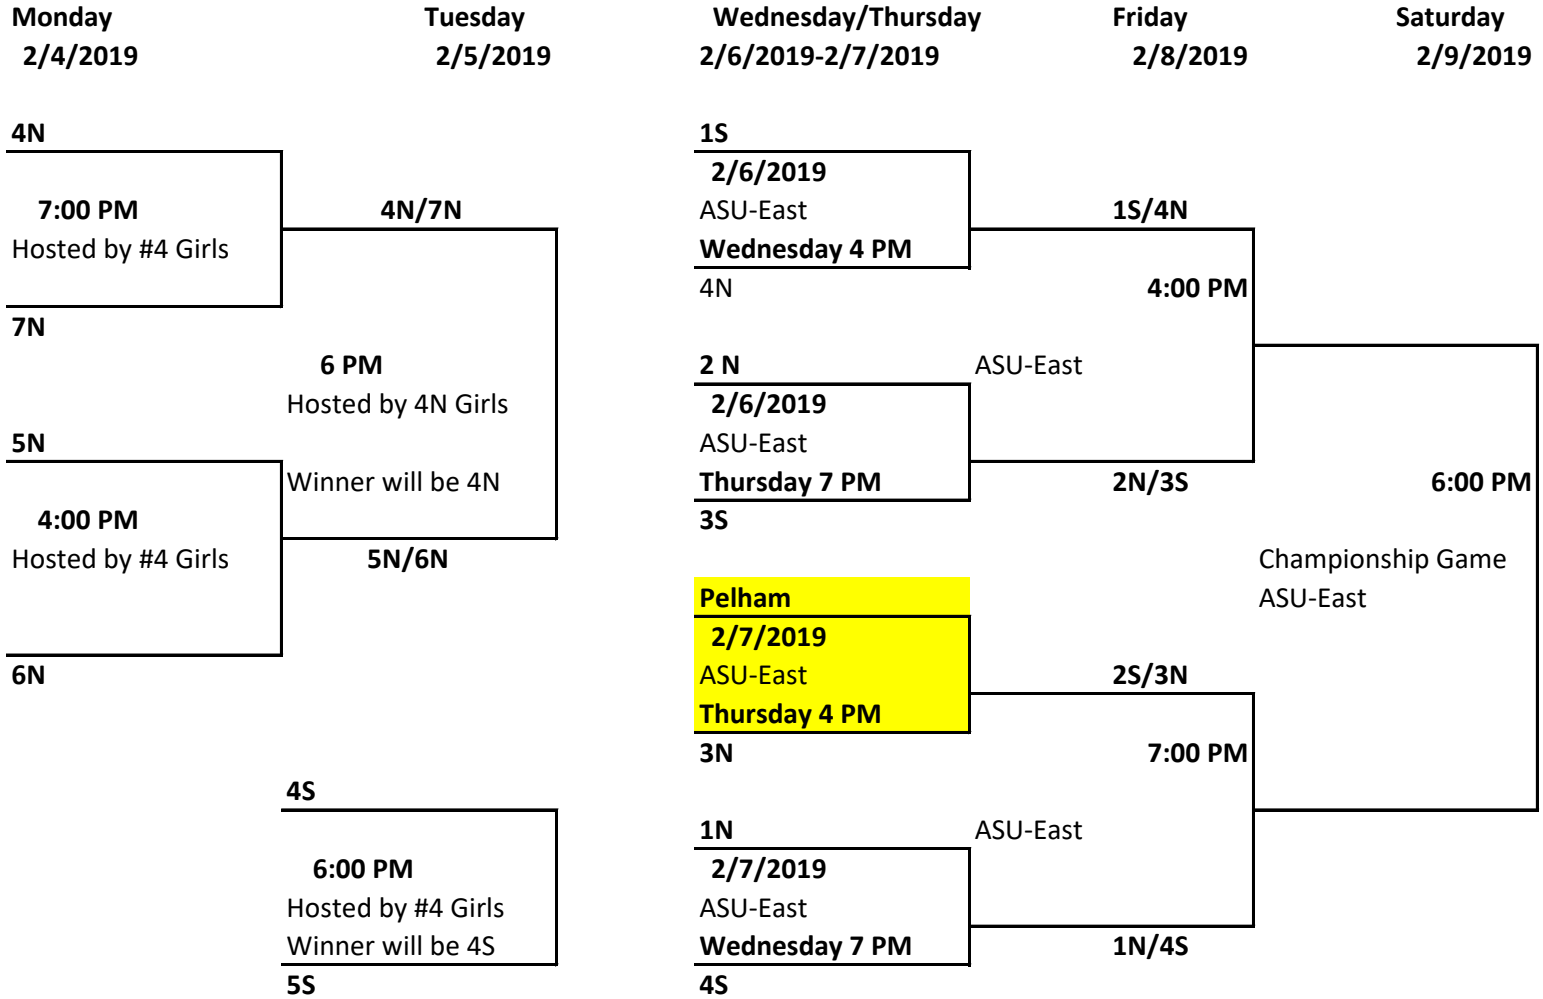

**(Girls) Region 1A Basketball Tournament
2019**

**Higher Seeded Team wear light jerseys.
If same Seed teams meet in the Championship Game, Home will be bottom of the bracket**