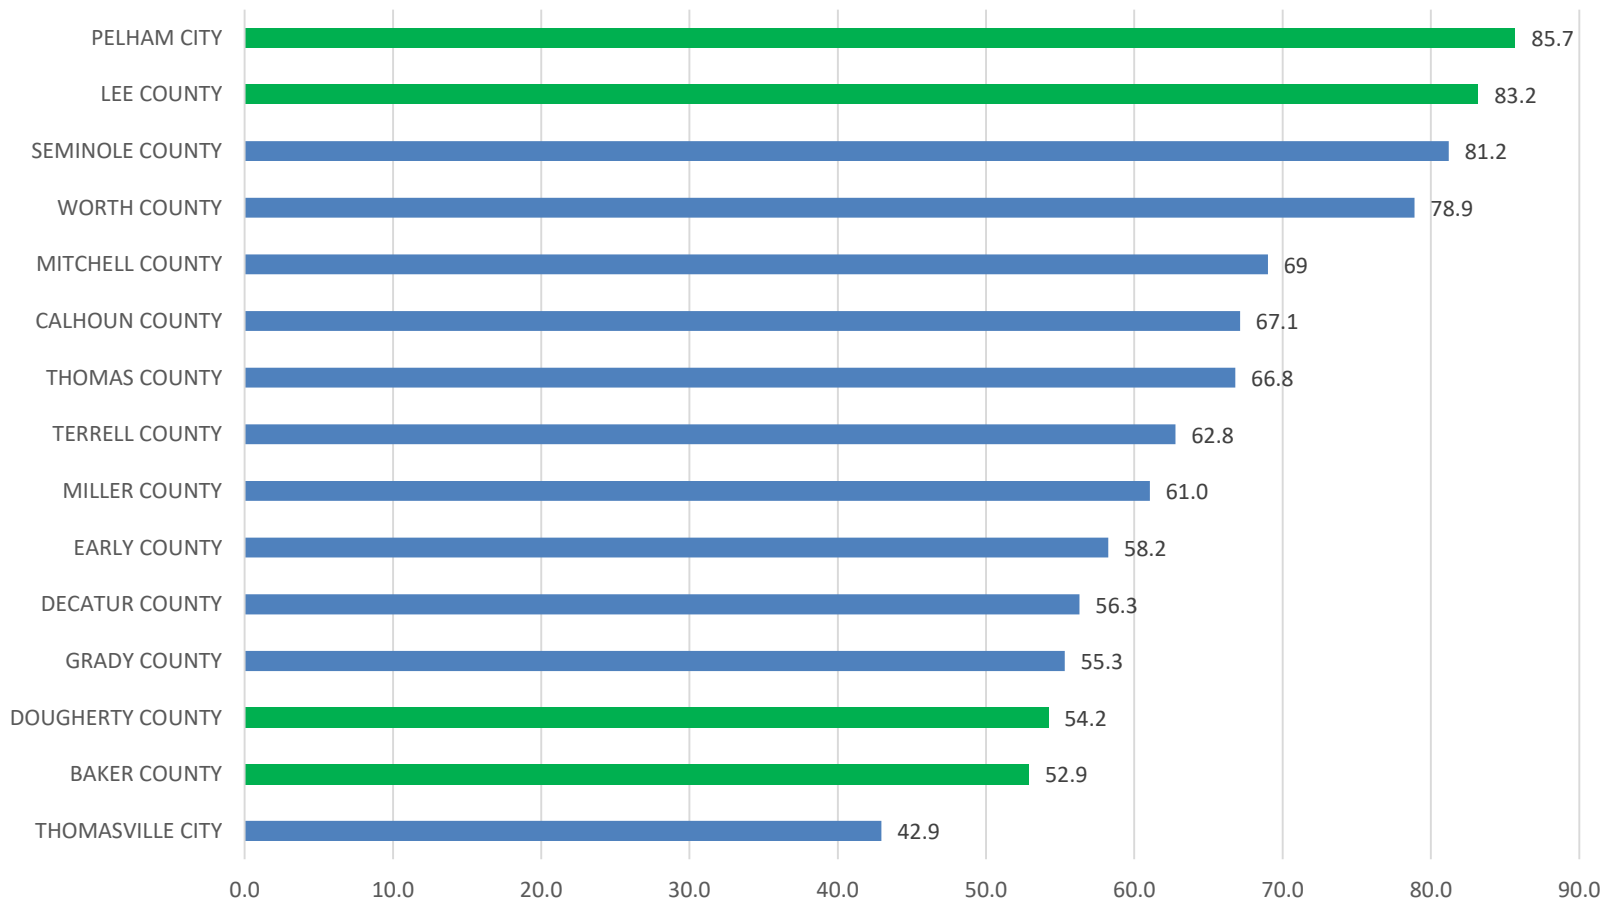

American Literature 2016-2017 % Developing & Above

Coordinate Algebra 2016-2017 % Developing & Above

Coordinate Algebra & Algebra 2016-2017 % Developing & Above

Analytic Geometry 2016-2017 % Developing & Above