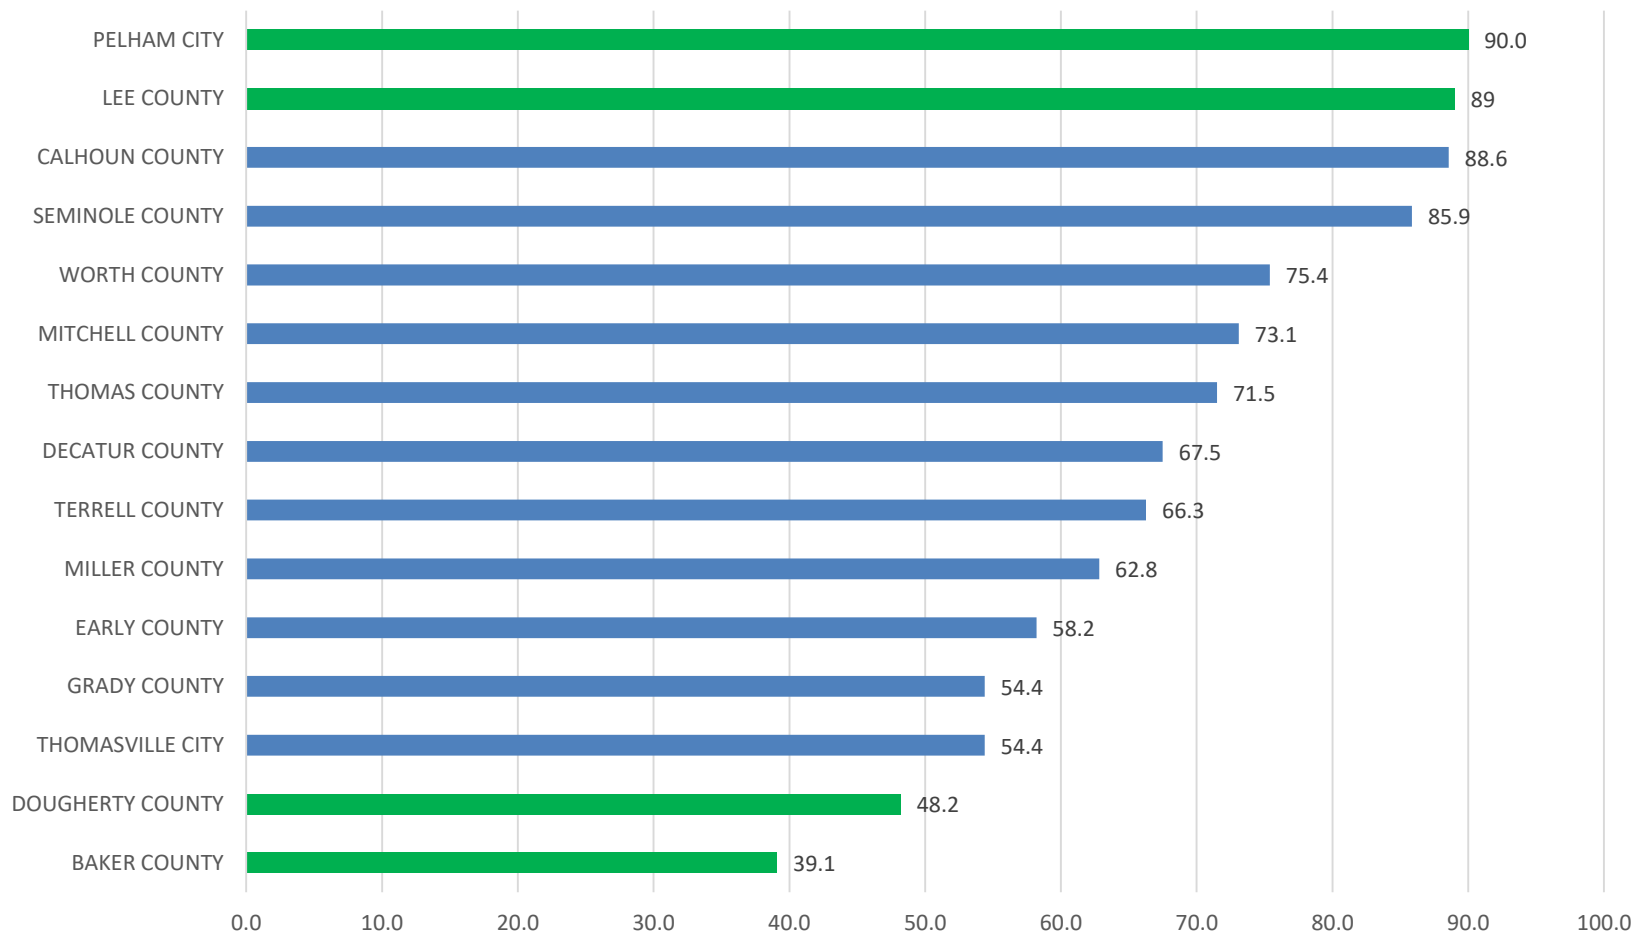

Analytic Geometry & Geometry 2016-2017 % Developing & Above